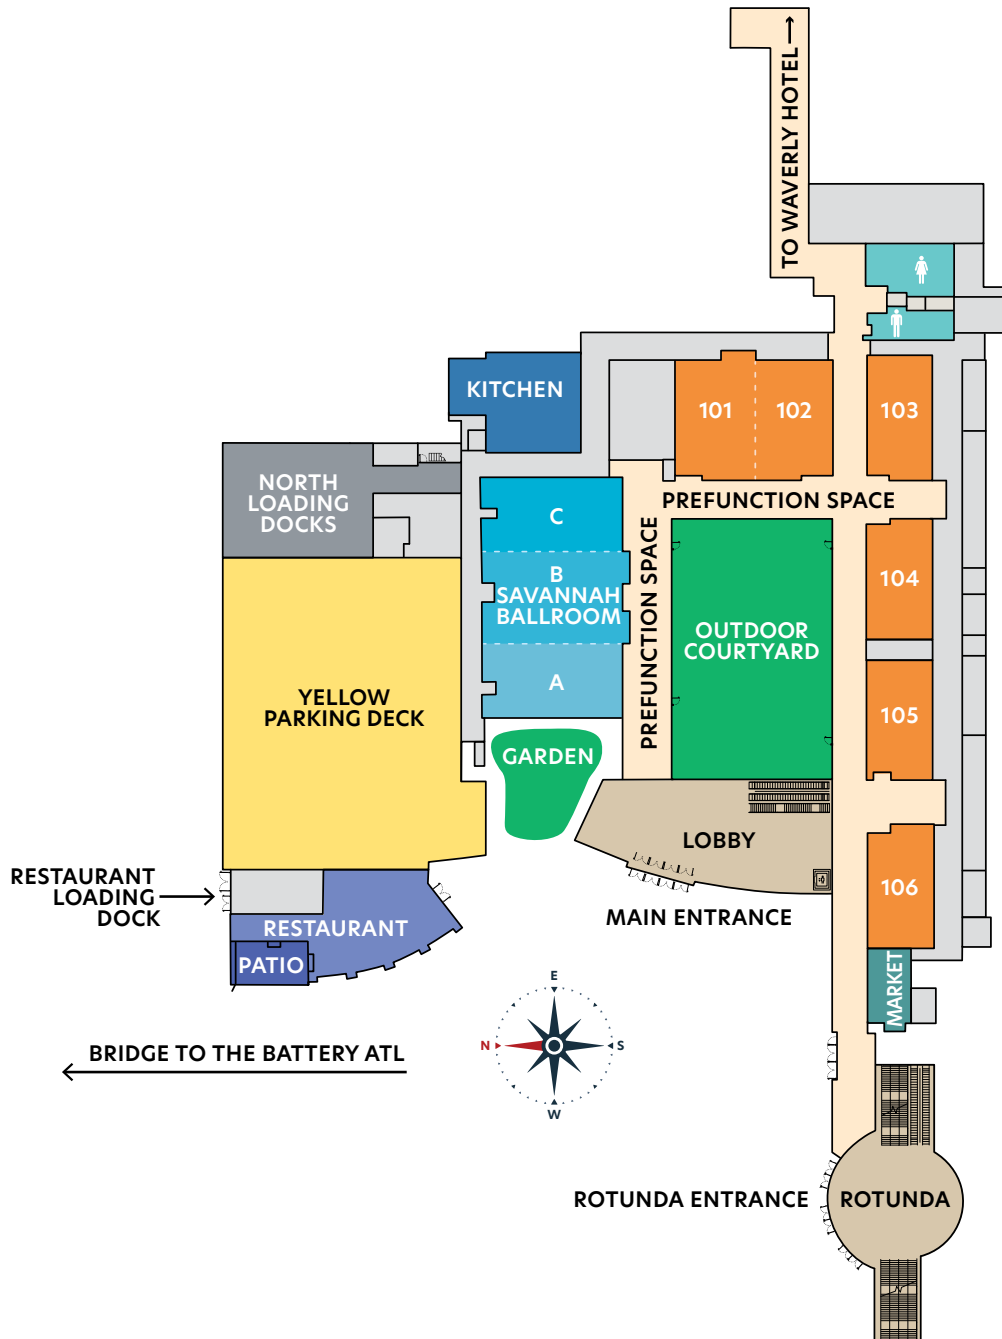

# FLOOR PLAN | LEVEL 1

## 3 Degrees of Separation

The new 7,200 sf Savannah Ballroom is configurable to 3 sizes ensuring your space is sized with precision.

**377,000 SF**  
Space Overall

**25,000 SF**  
Ballroom Divisible into 6 Sections

**7,200 SF**  
Ballroom with Flexible Configurations

**11**  
Meeting Rooms

**1**  
Executive Boardroom

**2**  
Outdoor Event Spaces

# FLOOR PLAN | LEVEL 2